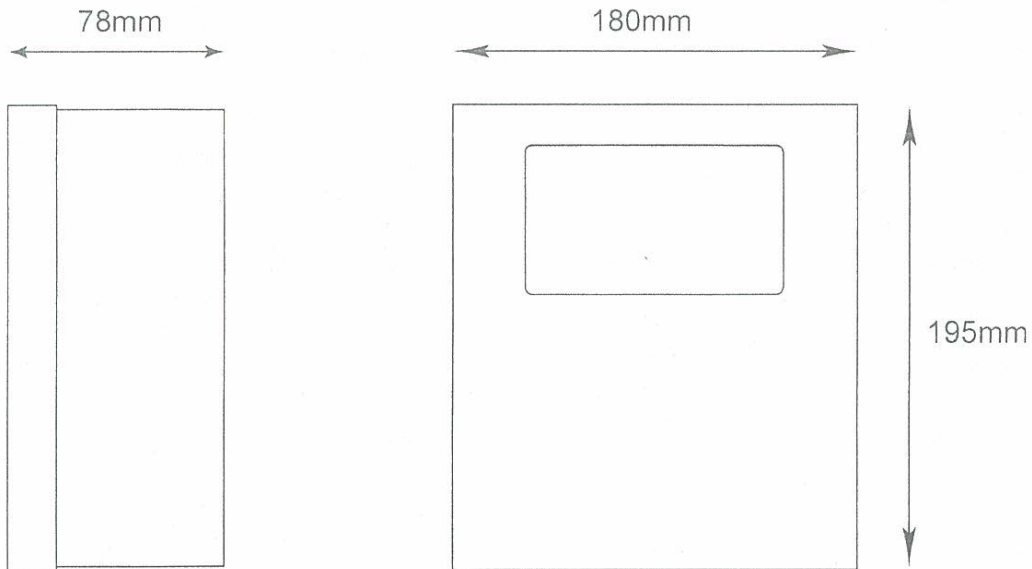

FIRE CURTAIN TRIPPING DEVICE

Supply Voltage :	24VDC
Current Consumption :	300mA@24VDC
Tripping Load :	10KG
Material :	Mild Steel
Finish :	Epoxy Red
Dimension :	195 x 180 x 78mm
Weight :	1.7KG