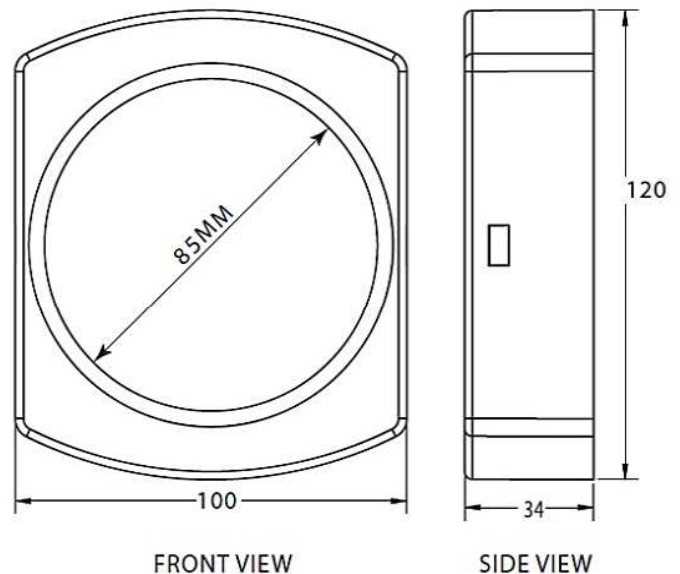

EMERGENCY KEY BOX

PRODUCT DATA SHEET

Model : **KP-308**

Vertical or Horizontal Orientation

Kawapi KP-308 Emergency Key Box are designed to secure a restricted key or keys to pump rooms, lift wells, meter boxes and many more uses.

When an emergency arises and access to the key is necessary, break the glass and get access to the restricted key.

Constructed of engineered ABS plastic and features key hook and easy to install.

This key box may also mount in vertical or horizontal orientation.

LOCATION OF KEY BOXES ON PREMISES

Key boxes are to be located near the main entrance and placed between 4 to 6 feet above the ground.

Technical Specifications

Dimension	Width:	100mm
	Height:	120mm
	Depth:	34mm
Colour	Red	
Weight	149gm/unit	
Packing	2nos per box	